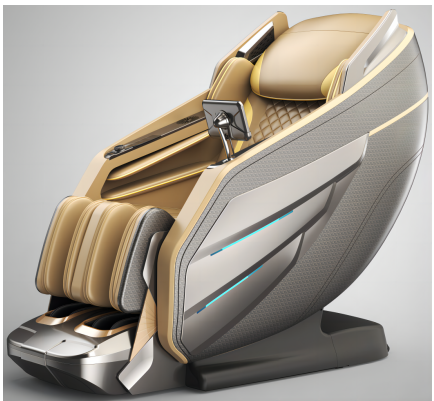

**Model:V8 ★Dual-Mech**

Dimension:154\*72\*144cm

Package:147\*73\*126cm

G.W/N.W:106KG/91KG

\$828/unit

- SL track rail
- 2D+3D Dual-Mech
- Intelligent body scan
- HI-FI bluetooth music
- Intelligent heating compress
- LED display remote control
- Intelligent flexible manipulator
- Automatic/manual massage program
- Fantasy atmosphere lamp

Model:R8380

Dimension:155\*75\*116cm

Package:157\*87\*114cm

G.W/N.W:116KG/98KG

\$754/unit

- Knob controller on the armrest and a big screen touch sense controller.
- Amazing appearance design with LED mood lamp.
- AI voice control to use it freely.
- SL tracks supply long massage area.
- Humand hand simulated mechanism with multiples massage techniques.supply kneading, tapping, finger pressing, knead & tapping from Neck to thighs.
- Body scanning to supply the most comfortable massage.
- Play music with dual HIFI bluetooth speakers.
- Air pressure massage for shoulders, calves, arms, feet. ? Heating at back.
- Zero gravity lifting system.
- Footrest can extend by feet pressing down.

Model:R9720A

Dimension:155\*75\*116cm

Package:157\*87\*114cm

G.W/N.W:116KG/98KG

\$798/unit

- Knob controller on the armrest and a big screen touch sense controller.
- Amazing appearance design with LED mood lamp.
- AI voice control to use it freely.
- SL tracks supply long massage area.
- Humand hand simulated mechanism with multiples massage techniques.supply kneading, tapping, finger pressing, knead & tapping from Neck to thighs.
- Body scanning to supply the most comfortable massage.
- Play music with dual HIFI bluetooth speakers.
- Air pressure massage for shoulders, calves, arms, feet. ? Heating at back.
- Zero gravity lifting system.
- Footrest can extend by feet pressing down.